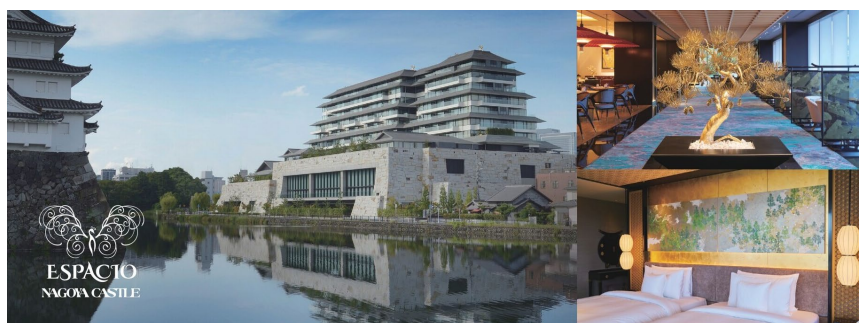

▼Accommodation : ESPACIO Nagoya Castle